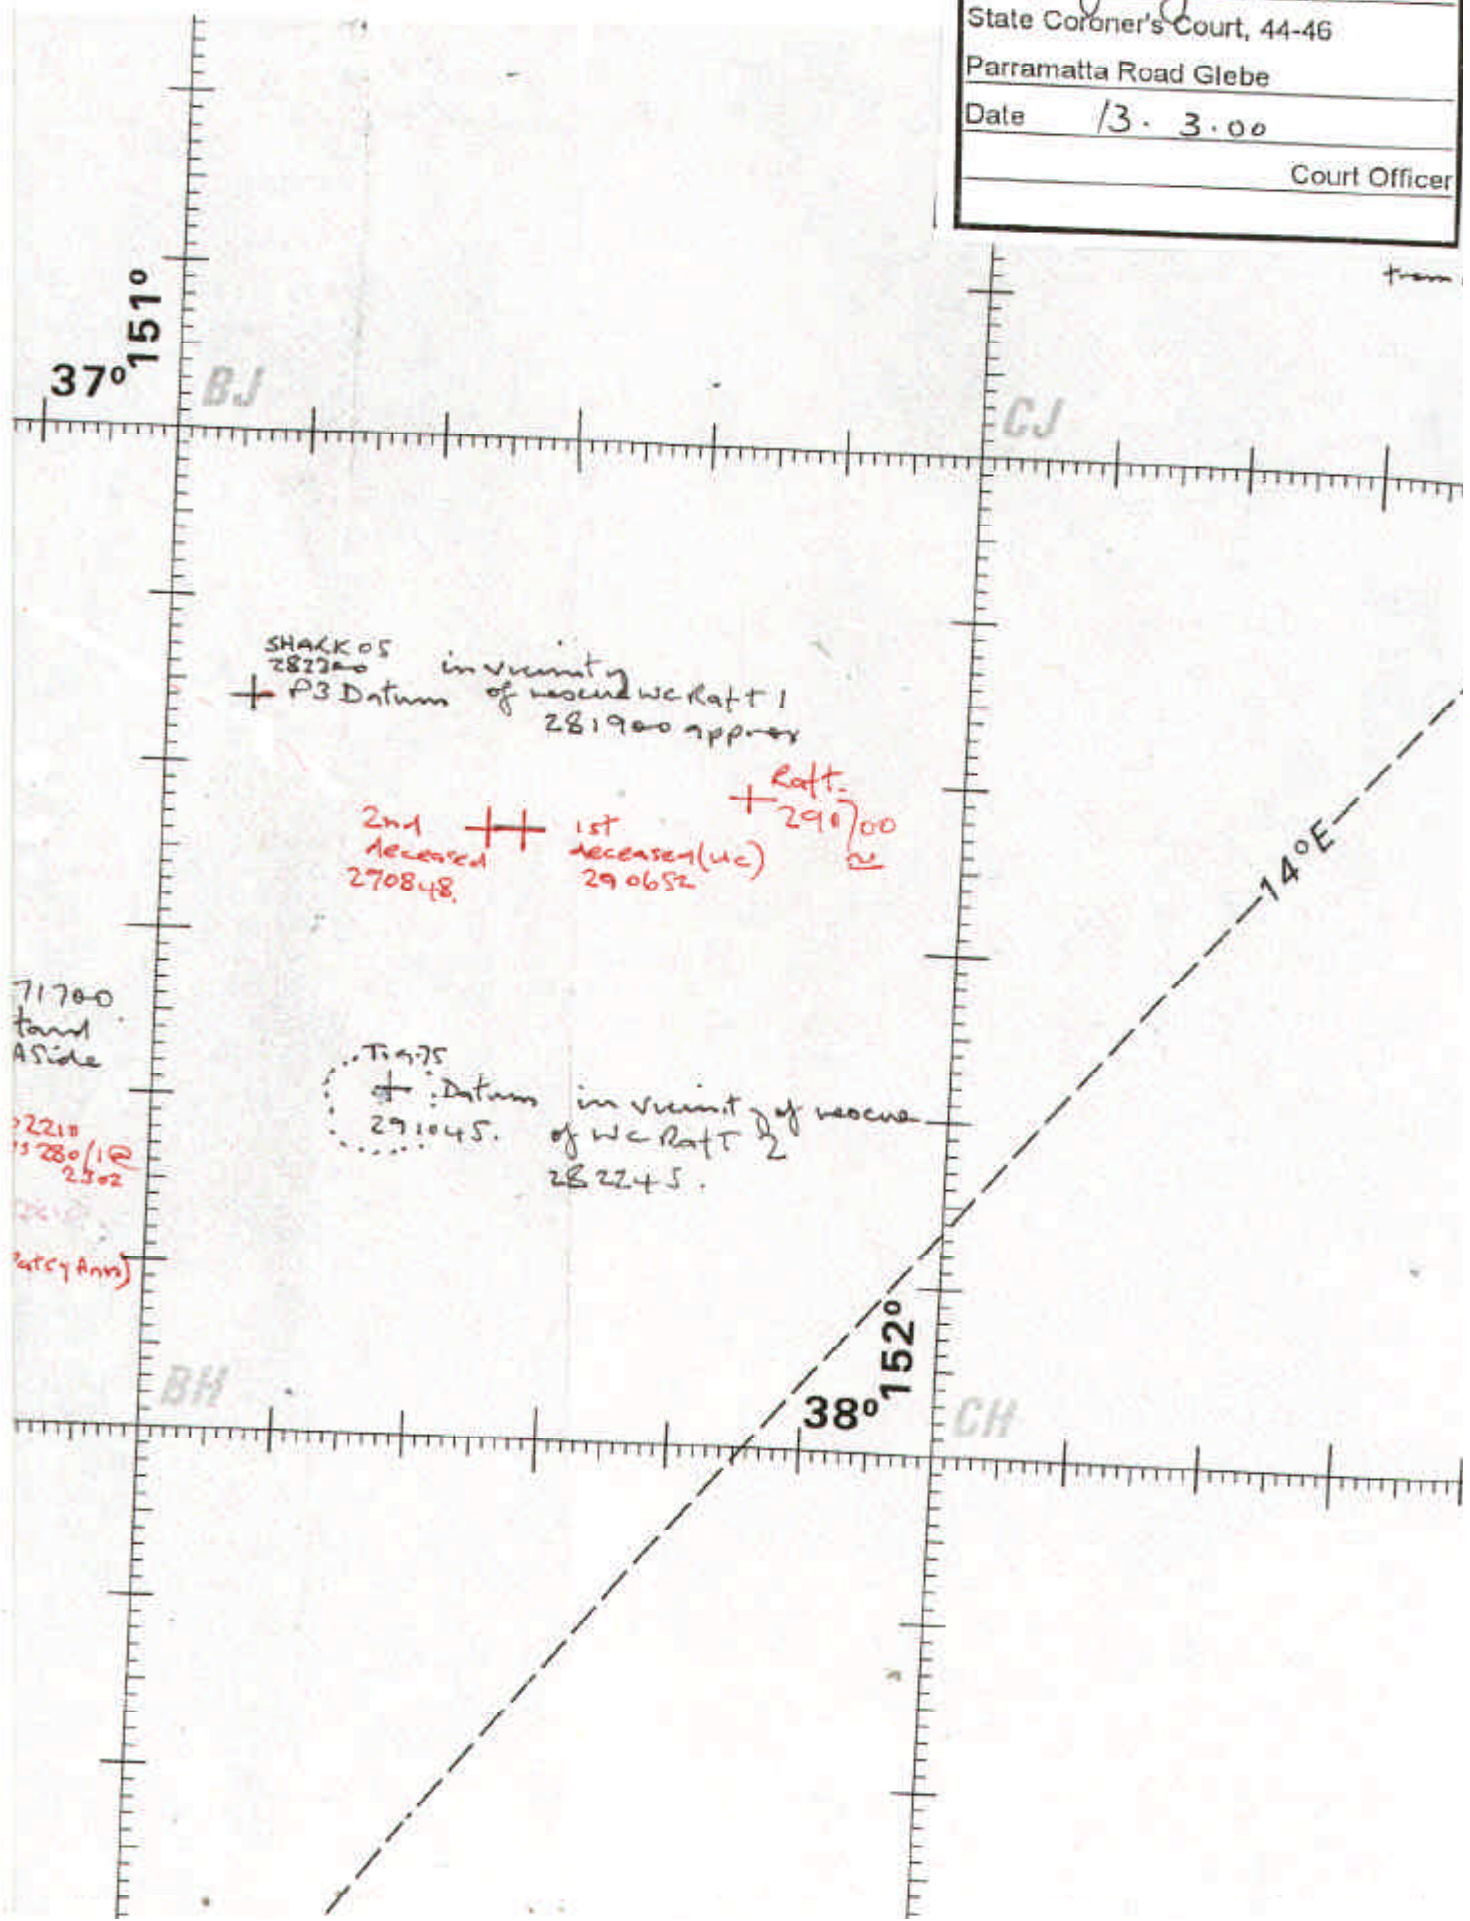

Exhibit "42"

Inquest touching the death of

Sydney Hobart

State Coroner's Court, 44-46

Parramatta Road Glebe

Date 13. 3. 00

Court Officer

37° 15' 10"

BJ

CJ

SHACKOS
2827200 in vicinity
+ P3 Datum of rescue Wc Ratt 1
281900 approx

2nd deceased 270848
+ 1st deceased (uc) 290652
+ Ratt. 290700

Ti 475
+ Datum in vicinity of rescue
of Wc Ratt 2
282245

71700
land
ASide

2210
15280/12
2502

2010
(atcy Ann)

BH

38° 15' 20"

CH

14° E